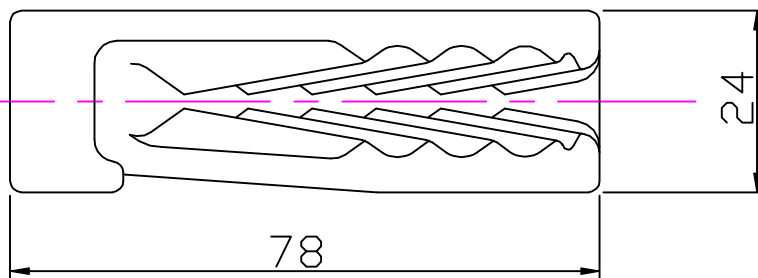

Ø6–12mm.
1/4"–7/16"

4 Holes Ø12

Clamcleats Limited
Watchmead
Welwyn Garden City
Hertfordshire AL7 1AP
England

Telephone +44 (0)1707 330101
Fax +44 (0)1707 321269
<http://www.clamcleat-rope-cleats.com>

Scale 1:1
All dimensions in mm.

Issue: 1. Jun 2000
ID234.dwg

Material:
Nylon

Installation Drawing for:–
CL234
Large Loop Cleat