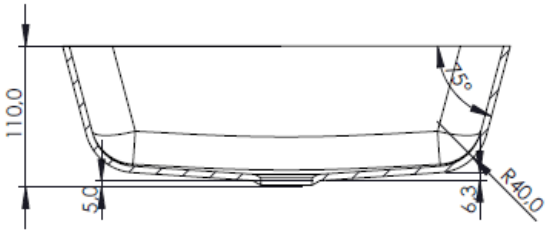

SECTIONAL VIEW A-A

DESCRIPTION		
COUNTERTOP RECTANGULAR OCRITECH SINK		
CODE	MATERIAL	
PF1298000	MAT WHITE	
PF1297900	BI-COLOR MAT FINISHING (WHITE INTERIOR)	
YEAR	TO SCALE	
2019	1:5	

SIDE VIEW

TOP VIEW