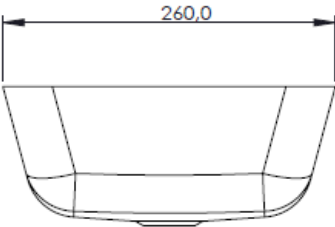

SECTIONAL VIEW A-A

DESCRIPTION		
COUNTERTOP RECTANGULAR OCRITECH SINK		
CODE	MATERIAL	
PF1298000	MAT WHITE	
PF1297900	BI-COLOR MAT FINISHING (WHITE INTERIOR)	
YEAR	TO SCALE	
2019	1:5	

SIDE VIEW

TOP VIEW