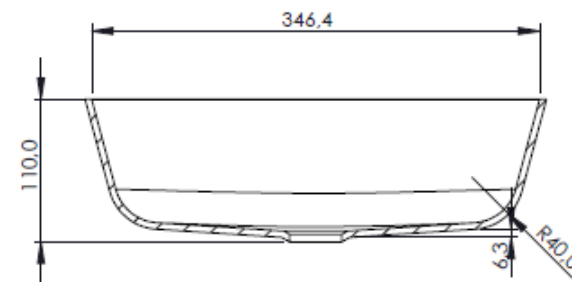

<b>DESCRIPTION</b>		
COUNTERTOP OVAL OCRITECH SINK		
<b>CODE</b>	<b>MATERIAL</b>	
PF1297800	MAT WHITE	
PF1297700	BI-COLOR MAT FINISHING (WHITE INTERIOR)	
<b>YEAR</b>	<b>TO SCALE</b>	
2019	1:5	

SECTIONAL VIEW A-A

SECTIONAL VIEW B-B

TOP VIEW