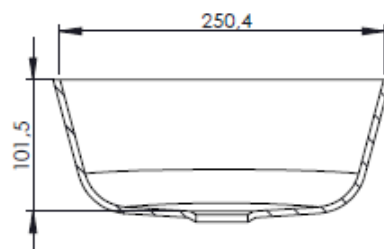

<b>DESCRIPTION</b>		
COUNTERTOP OVAL OCRITECH SINK		
<b>CODE</b>	<b>MATERIAL</b>	
PF1297800	MAT WHITE	
PF1297700	BI-COLOR MAT FINISHING (WHITE INTERIOR)	
<b>YEAR</b>	<b>TO SCALE</b>	
2019	1:5	

SECTIONAL VIEW A-A

SECTIONAL VIEW B-B

TOP VIEW