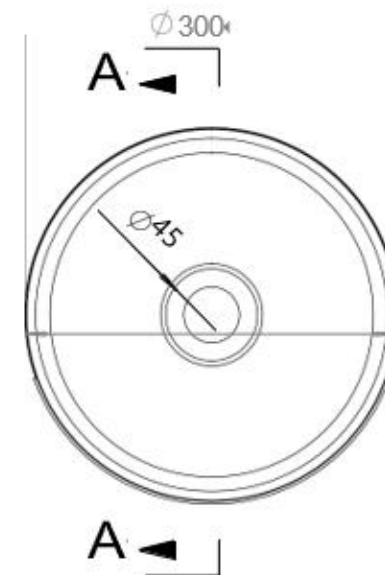

VISTA SUPERIORE

DESCRIPTION		
Semi-recessed round sink with rounded narrow edge		
CODE	MATERIAL	
PF1129900	Ocritech	
2018	To scale 1:5	

VISTA ASSONOMETRICA

VISTA SEZIONE A-A