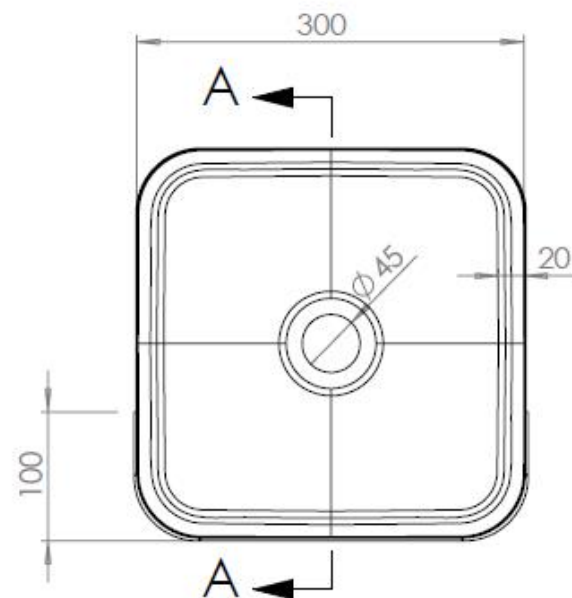

TOP VIEW

DESCRIPTION		
Semi-recessed square sink with rounded narrow edge		
CODE	MATERIAL	
PF1132300	co-extruded acrylic	
PF1129500	Ocritech	
YEAR	TO SCALE	
2018	1:5	

ISOMETRIC VIEW

SECTIONAL VIEW A-A